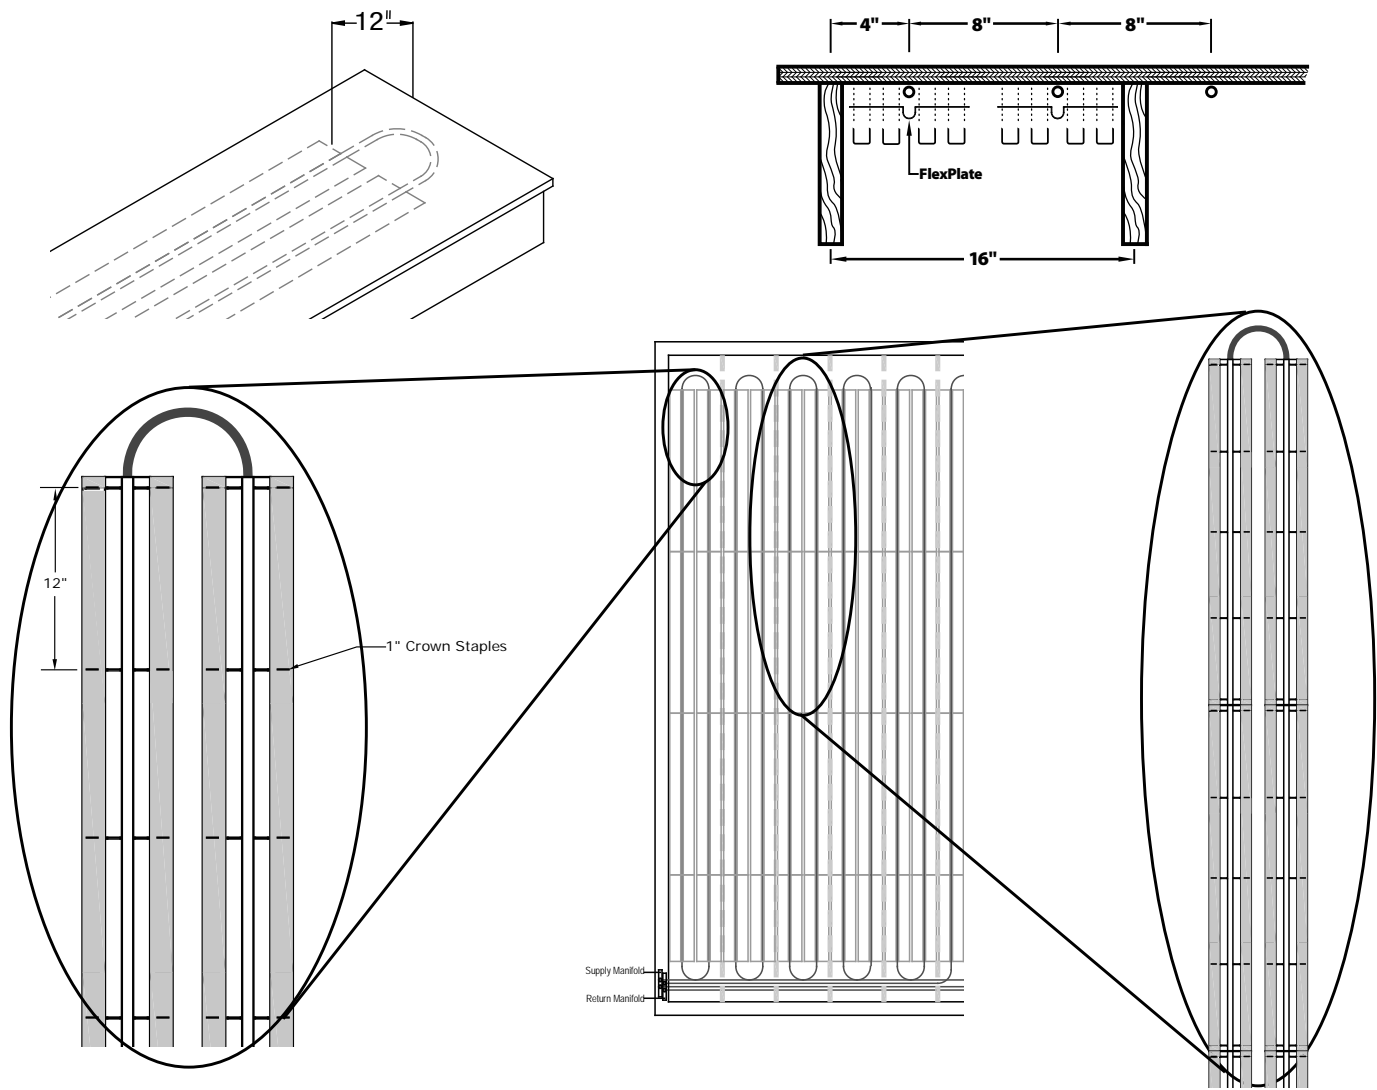

FlexPlate Installation Details

Available at: 888-470-2757

PEXHEAT.COM
WattsRadiant™
Floor Heating & Snow Melting

USA: 4500 East Progress Place, Springfield, MO 65803; www.wattsradiant.com
Canada: 5435 North Service Rd., Burlington, ONT. L7L 5H7; www.wattscanada.ca

© Watts Radiant, 2010